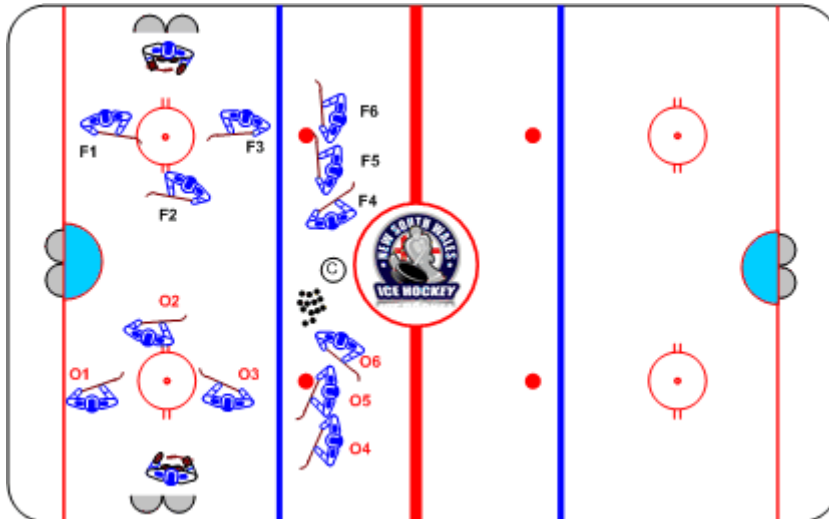

3-on-3 Cross Ice Game

Duration: 7 mins

- F1, F2 and F3 vs O1, O2 and O3 for 30 seconds
- On the whistle F4, F5 and F6 vs O4, O5 and O6

Coaching Tips

- Competition
- Fun

Execution Tips

- Whistle for a change every 30 seconds
- Players on the blue line keep the pucks in the zone