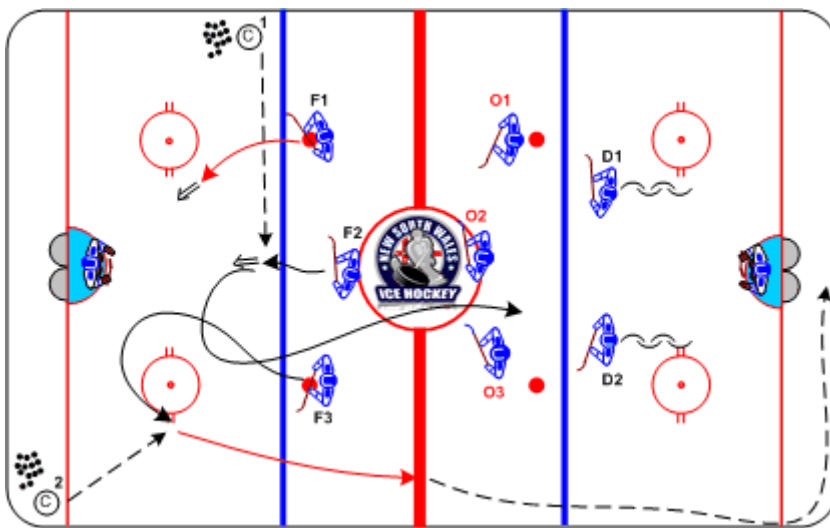

Forecheck Systems (2-1-2/1-2-2)

Duration: 10 mins

- 2-1-2: **F1** crosses blue line for shot on net
- **F2** receives pass from © 1, shoots and turns up ice
- **F3** receives pass from © 2, dumps from red line
- **Forwards** to hold up **F2** and **F3**
- 1st Forward across blue line shoots, 2nd, 3rd get pass from ©
- 1-2-2: All 3 forwards forecheck

Coaching Tips

- Hard rims, angle to outside
- Take the body
- Communication

Execution Tips

- Once past the blue line, let line continue down ice, then the next line jumps out
- Keep rotating the defense