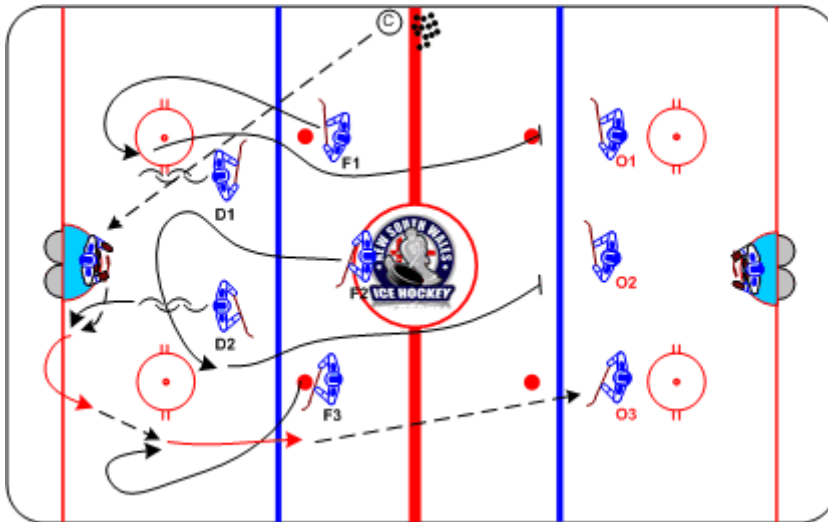

Neutral Zone Forecheck

Duration: 7 mins

- © dumps puck to Goalie, passes to defense
- Forwards and Defense breakout, any option
- Forward with puck crosses blue line, passes to **Forwards** at blue line
- Forwards forecheck (attack triangle) for scoring attempt
- **Forwards** gain redline, dump puck in and start next line

Coaching Tips

- 1st Forward angle to the outside and take the body
- 2nd and 3rd Forwards read and act to form triangle

Execution Tips

- Switch Goalies half-way
- Forwards become Defense for next line
- Defense may jump up in play