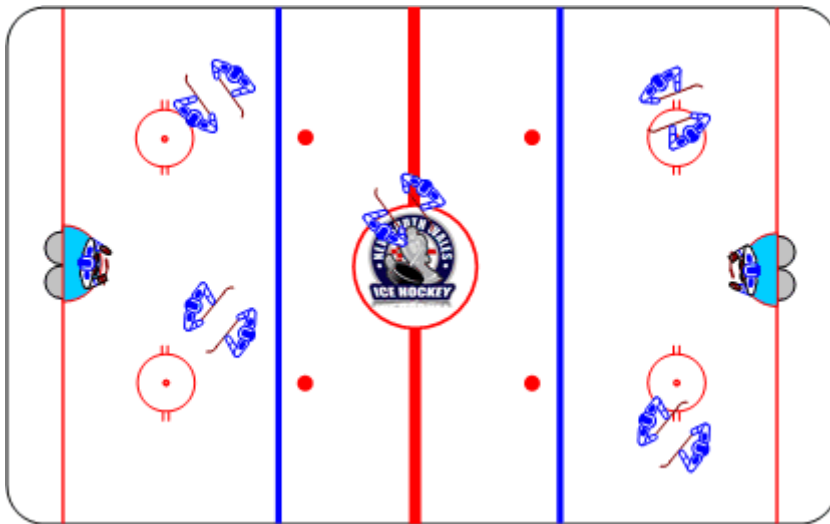

### 3 Puck Wrong-Hand Scrimmage

Duration: 8 mins

- Players form 2 teams
- Players switch to wrong-handed sticks
- Play scrimmage with 3 pucks